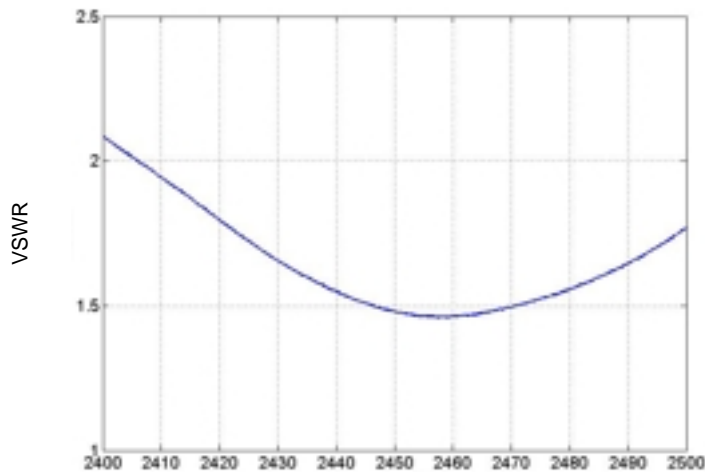

Frequency(MHZ)