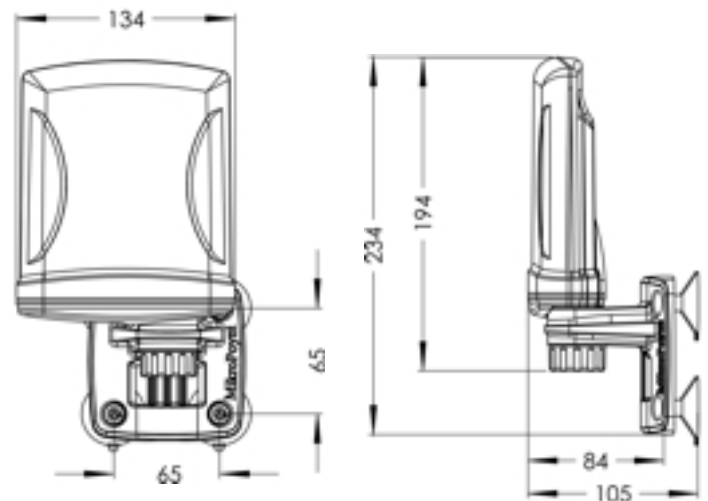

Frequency(MHZ)