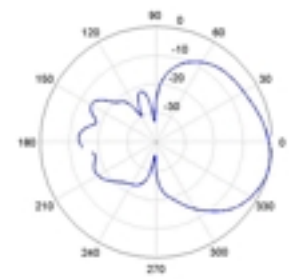

### Electrical Specifications

Frequency	2.4 – 2.5 GHz
Gain	11.6 dBi
Gain (Min over the band)	8.5 dBi
VSWR	< 2.5:1
Feed Power Handling	10 W
E-Plane 3 dB Beamwidth	44 degrees
H-Plane 3 dB Beamwidth	54 degrees
Front to Back (F/B Ratio)	14 dB
Nominal input impedance	50 ohm
Polarisation	Vertical
Connector Type	U.fl

### Mechanical & Environmental Specifications

Dimensions (l x w x d)	234 x 134 x 105 mm
Package (shipping) Size (l x h x w)	287 x 187 x 102 mm
Weight	252 g (without RB411)
Mounting	Wall, window or pole
Materials	ABS
Wind Loading	120 km/h
Temperature Range	-20 to 70 degrees celcius
Water Ingress Rating	IP67
Rain Rating (mm/hr)	100 mm/hr
RoHs	Yes

Frequency(MHZ)

Frequency(MHZ)

Azumith

Elevation

Radiation