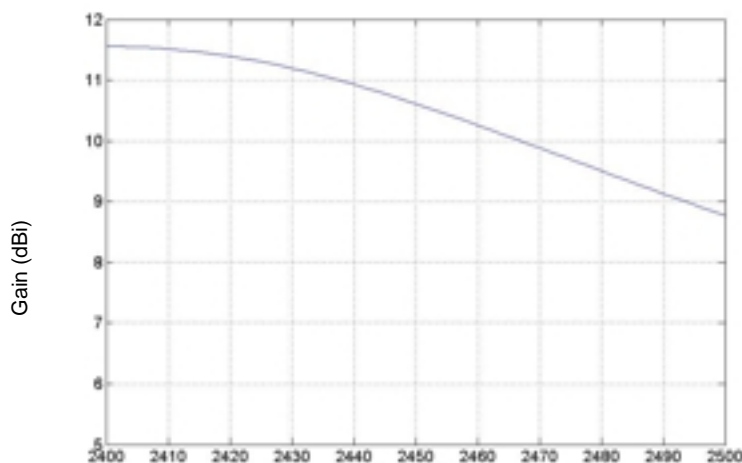

Frequency(MHZ)