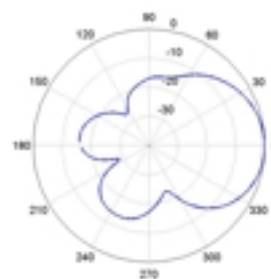

### Electrical Specifications

Frequency	2.4 – 2.5 GHz
Gain	11.6 dBi
Gain (Min over the band)	8.5 dBi
VSWR	< 2.5:1
Feed Power Handling	10 W
E-Plane 3 dB Beamwidth	44 degrees
H-Plane 3 dB Beamwidth	54 degrees
Front to Back (F/B Ratio)	14 dB
Nominal input impedance	50 ohm
Polarisation	Vertical
Connector Type	U.fl

### Mechanical & Environmental Specifications

Dimensions (l x w x d)	234 x 134 x 105 mm
Package (shipping) Size (l x h x w)	287 x 187 x 102 mm
Weight	252 g (without RB411)
Mounting	Wall, window or pole
Materials	ABS
Wind Loading	120 km/h
Temperature Range	-20 to 70 degrees celcius
Water Ingress Rating	IP67
Rain Rating (mm/hr)	100 mm/hr
RoHs	Yes

Frequency(MHZ)

Frequency(MHZ)

Azumith

Elevation

Radiation